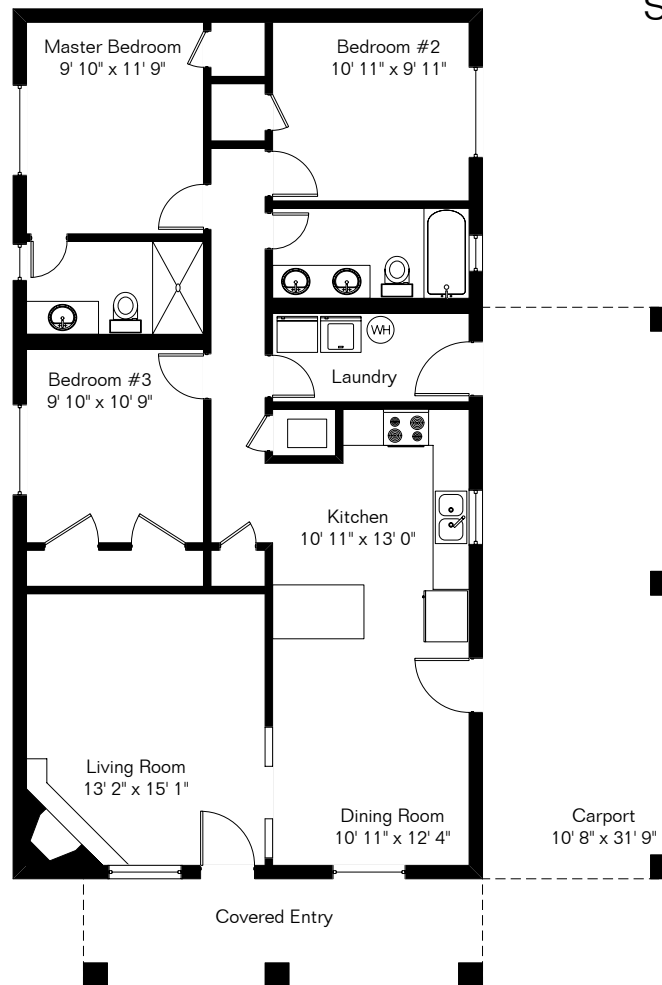

The square footages and room size information are deemed to be reliable but are not guaranteed and should be independently verified.

1620 W Delaware St

Living Area 1,261 Sq Ft
Storage 129 Sq Ft

Site Visit May 2013

0 ft. 6 ft. 10 ft. 20 ft.

Copyright 2013 Floor Plans First! LLC
All Rights Reserved.

www.FloorPlansFirst.com

Toll Free (877) 887-1500
Voice (520) 881-1500
Fax (520) 791-7701

Floor Plans First!
See the Floor Plan First